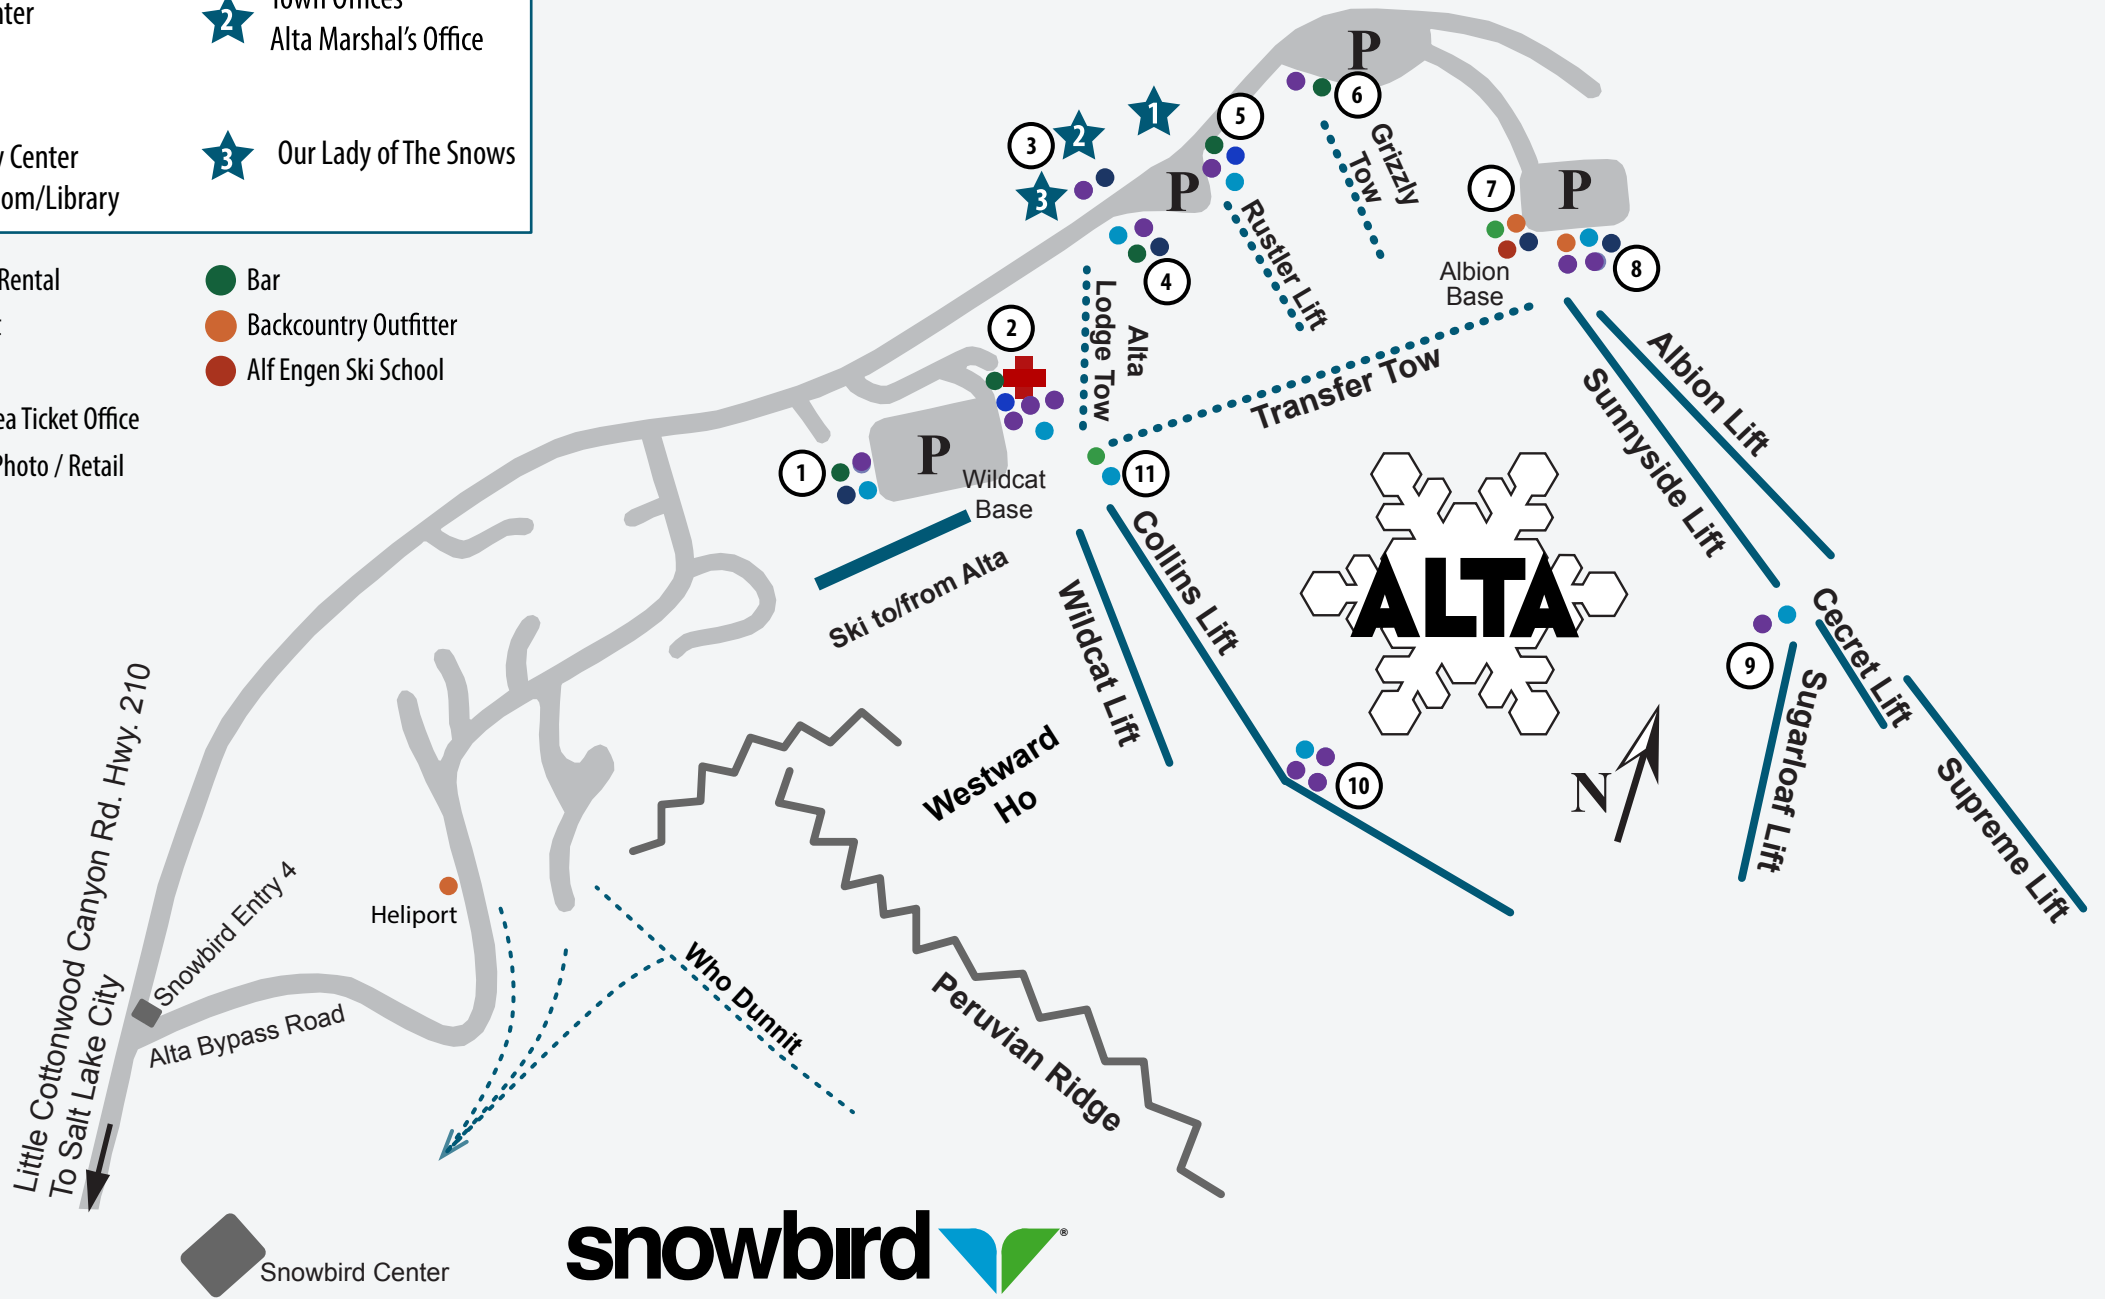

- |  |  |  |  |  |   |
|--|--|--|--|--|---|
| <p><b>1 Alta Peruvian Lodge</b></p> <ul style="list-style-type: none"> <li>Alta Peruvian Restaurant</li> <li>Alta Peruvian Bar</li> <li>Alta Peruvian Ski Shop</li> <li>Alta Peruvian Gift Shop</li> </ul>   | <p><b>2 Goldminer's Daughter Lodge</b></p> <ul style="list-style-type: none"> <li>Mother Lode</li> <li>Top of the Lodge Restaurant</li> <li>Goldminer's Saloon</li> <li>Slopeside Café and Slopeside Joe</li> <li>Goldminer's Day Spa</li> <li>Medical Clinic</li> </ul> | <p><b>3</b></p> <ul style="list-style-type: none"> <li>Shallow Shaft Restaurant</li> <li>Alta Photohaus</li> </ul> | <p><b>4 Alta Lodge</b></p> <ul style="list-style-type: none"> <li>Sitzmark Club</li> <li>Deep Powder House</li> <li>Alta Lodge Restaurant</li> <li>Alta Lodge Gift Shop</li> </ul> | <p><b>5 Alta's Rustler Lodge</b></p> <ul style="list-style-type: none"> <li>Rustler Spa</li> <li>Rustler Lodge Dining Room</li> <li>Eagle's Nest Lounge</li> <li>Rustler Powder House</li> </ul> | <p><b>6 The Snowpine Lodge</b></p> <ul style="list-style-type: none"> <li>Snowpine Restaurant</li> <li>Cecret Lounge</li> </ul> |
| <p><b>7 Alf Engen School</b></p> <ul style="list-style-type: none"> <li>Alf Engen Ski School</li> <li>Alta Children's Center</li> <li>Alta Cat Skiing</li> <li>Alta Ski Area Albion Ticket Office</li> </ul> | <p><b>8 Albion Day Lodge</b></p> <ul style="list-style-type: none"> <li>Albion Grill</li> <li>Alta Sports</li> <li>Alta Java</li> <li>Alaska Mountain Guides</li> <li>Peak Photo</li> </ul>  | <p><b>9</b></p> <ul style="list-style-type: none"> <li>Alf's Restaurant</li> <li>Alta Ski Shop</li> </ul>          | <p><b>10 Watson Shelter</b></p> <ul style="list-style-type: none"> <li>Watson Shelter Restaurant</li> <li>Collins Grill</li> <li>Baldy Brews</li> <li>Alta Ski Shop</li> </ul>     | <p><b>11 Alta Ski Area Wildcat Ticket Office</b></p> <ul style="list-style-type: none"> <li>Alta Skip Shop</li> <li>Alta Ski Area Wildcat Ticket Office</li> </ul>                               |   |