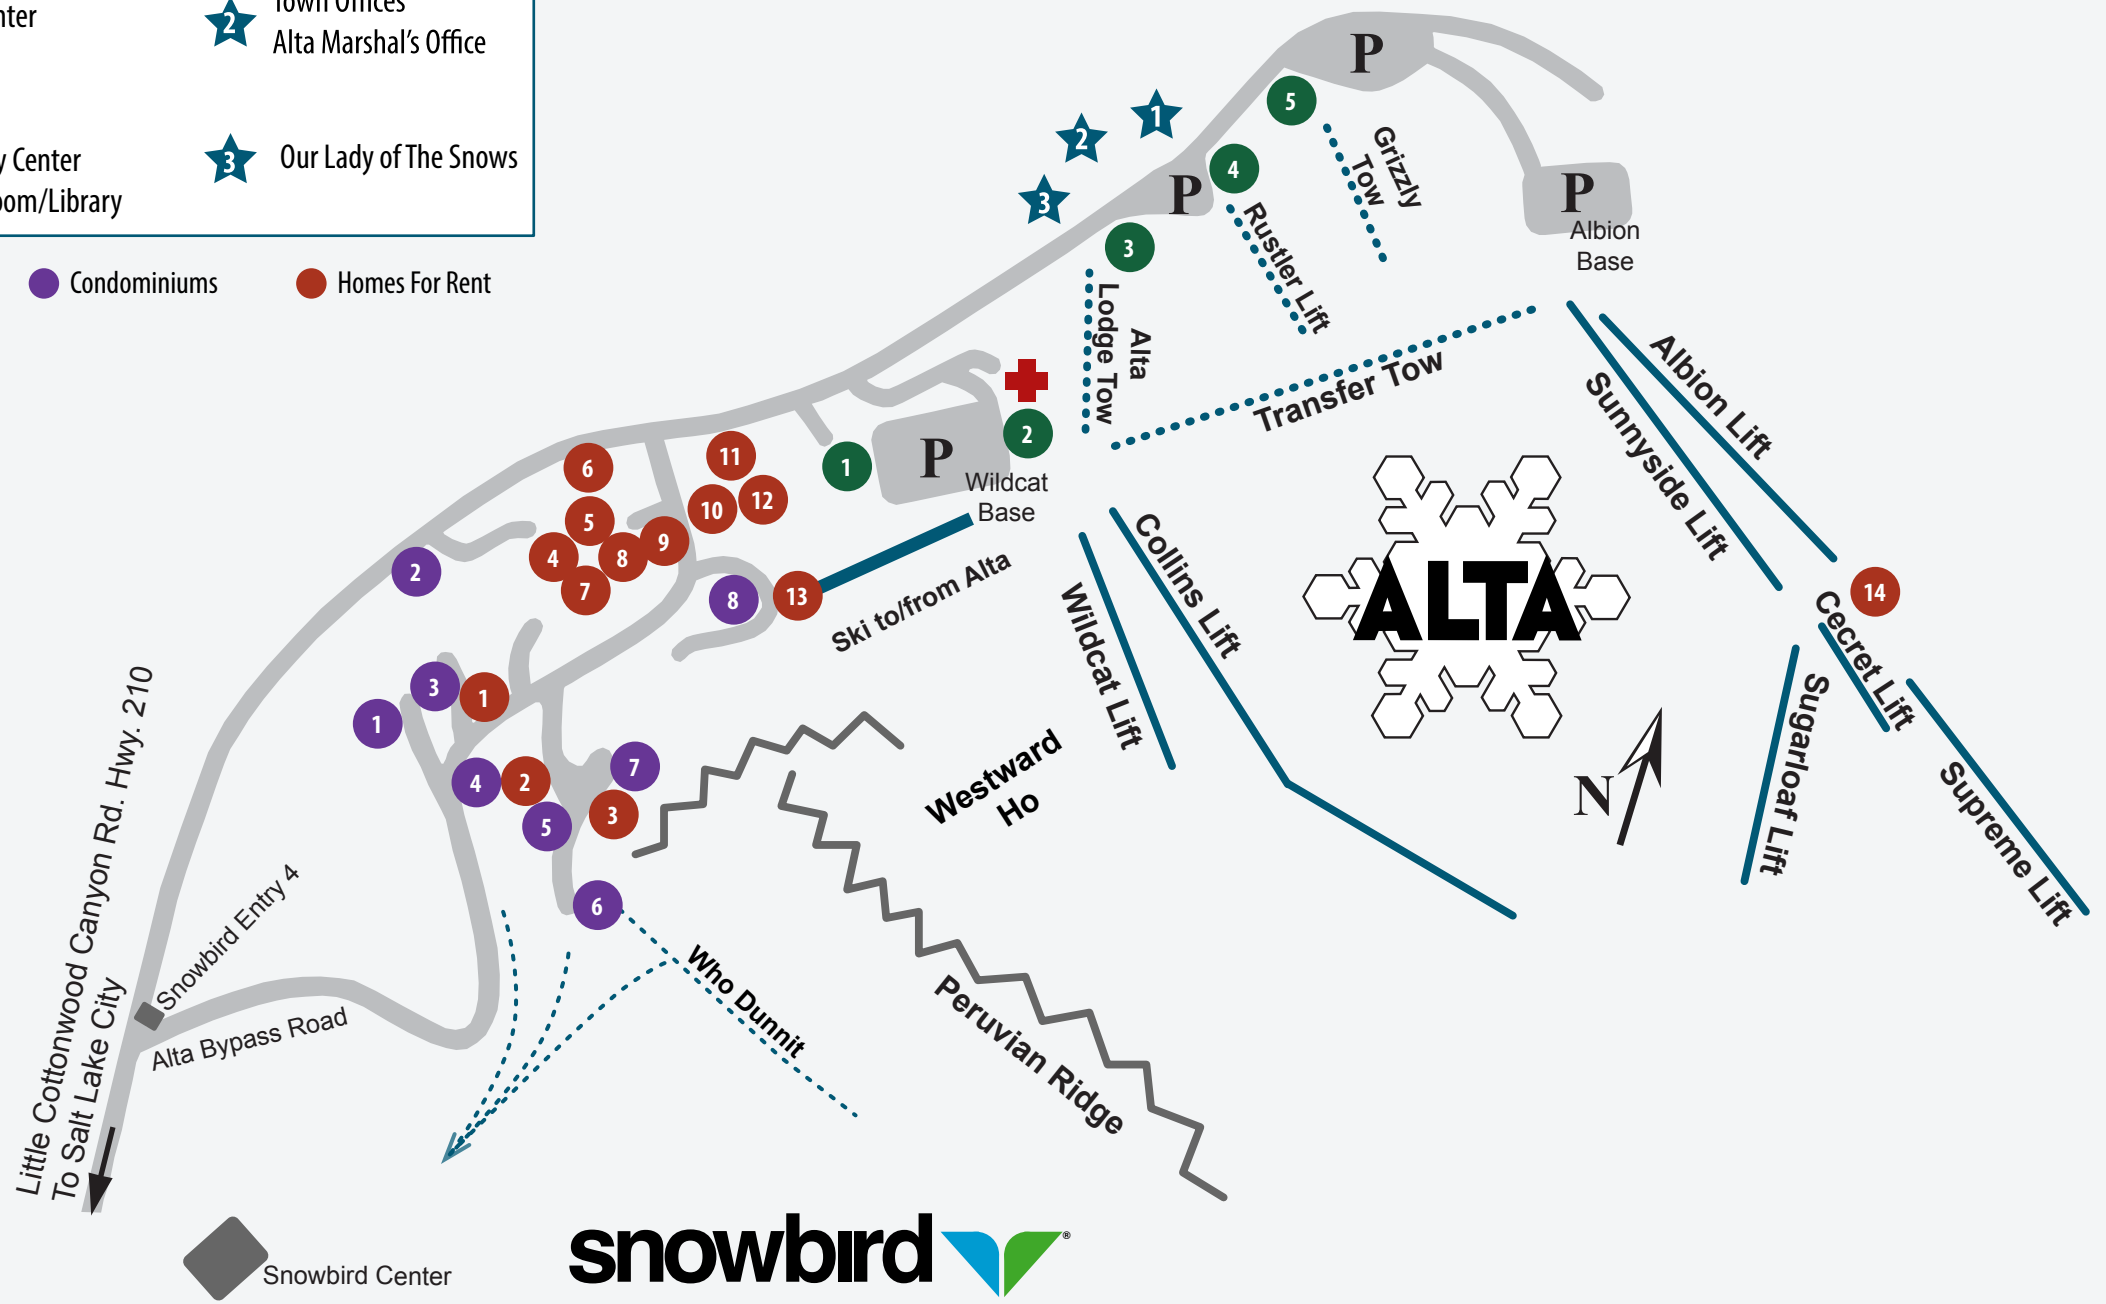

 Medical Center	 Town Offices Alta Marshal's Office
 Post Office	 Our Lady of The Snows
 Community Center	Reading Room/Library

 Lodges  Condominiums  Homes For Rent

 **Lodges**

-  Alta Peruvian Lodge
-  Goldminer's Daughter Lodge
-  Alta Lodge
-  Alta's Rustler Lodge
-  The Snowpine Lodge

 **Condominiums**

-  Superior Point Condominiums
-  Hellgate Condominiums
-  Sugarplum Townhouses
-  Village at Sugarplum
-  Village at Sugarplum
-  The View Condominiums
-  Blackjack Condominium Lodge
-  Powder Ridge Condominiums

 **Homes for Rent**

-  Glen Hame, The Meadows
-  Highland Hame
-  Blackjack Ridge Home
-  The Cabin
-  The Travis Home
-  Brighton Chalet
-  Creekside Chalet
-  Manley Cabin
-  Red Fern Chalet
-  The Fort House
-  Chalet Day Johns
-  Black Bear Chalet
-  Wildcat Chalet
-  Alta Alps